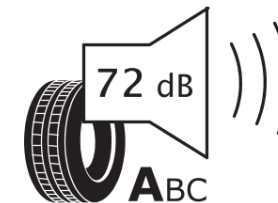

## Product Information Sheet

Delegated Regulation (EU) 2020/740

Supplier name or trademark	<b>MICHELIN</b>
Commercial name or trade designation	<b>CROSSCLIMATE 3 SPORT</b>
Tyre type identifier	<b>392960</b>
Tyre size designation	<b>285/45R21</b>
Load-capacity index	<b>113</b>
Speed category symbol	<b>Y</b>
Fuel efficiency class	<b>B</b>
Wet grip class	<b>A</b>
External rolling noise class	<b>A</b>
External rolling noise value	<b>72 dB</b>
Severe snow tyre	<b>Yes</b>
Ice tyre	<b>No</b>
Date of start of production	<b>09/25</b>
Date of end of production	
Load version	<b>XL</b>
Additional information	<b>285/45R21 113Y XL CROSSCLIMATE 3 SPORT</b>

# ENERG

MICHELIN

392960

285/45R21 113 Y XL

C1

2020/740