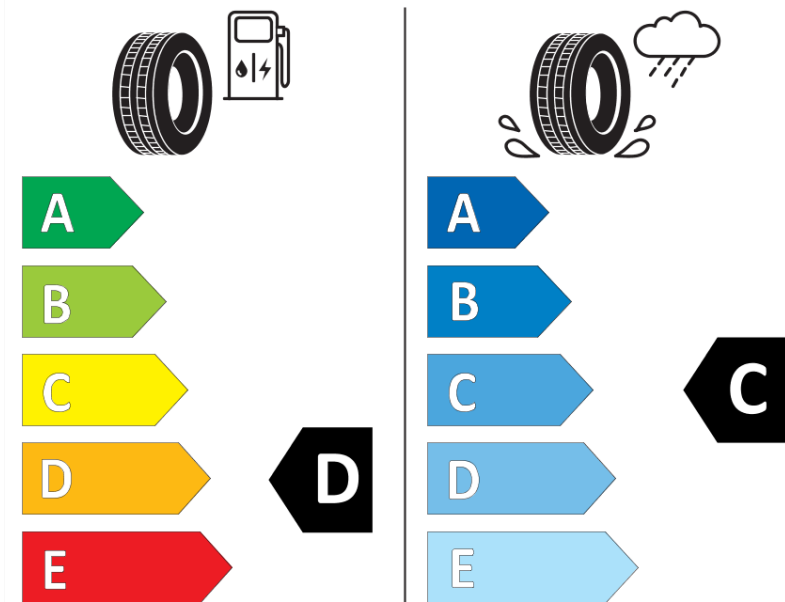

## Product Information Sheet

Delegated Regulation (EU) 2020/740

Supplier name or trademark	RIKEN
Commercial name or trade designation	SNOW
Tyre type identifier	393571
Tyre size designation	235/45R18
Load-capacity index	98
Speed category symbol	V
Fuel efficiency class	D
Wet grip class	C
External rolling noise class	B
External rolling noise value	72 dB
Severe snow tyre	Yes
Ice tyre	No
Date of start of production	43/16
Date of end of production	
Load version	XL
Additional information	235/45 R18 98V XL TL SNOW RI

# ENERG

RIKEN

393571

235/45R18 98 V

C1

2020/740