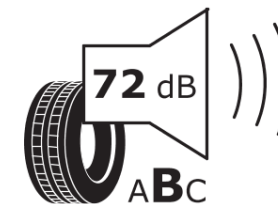

ENERG

RIKEN

393571

235/45R18 98 V

C1