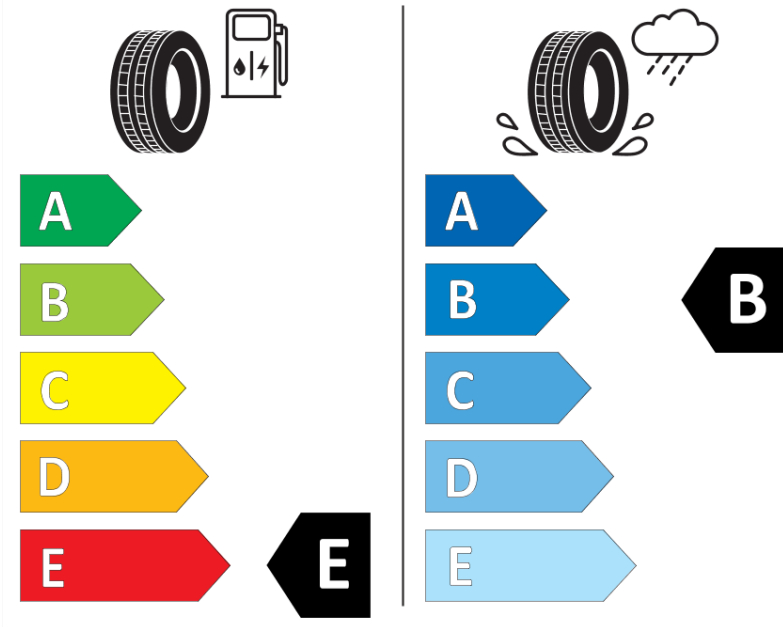

## Product Information Sheet

Delegated Regulation (EU) 2020/740

Supplier name or trademark	<b>MICHELIN</b>
Commercial name or trade designation	<b>ALPIN 5</b>
Tyre type identifier	<b>393712</b>
Tyre size designation	<b>205/55R16</b>
Load-capacity index	<b>91</b>
Speed category symbol	<b>H</b>
Fuel efficiency class	<b>E</b>
Wet grip class	<b>B</b>
External rolling noise class	<b>A</b>
External rolling noise value	<b>68 dB</b>
Severe snow tyre	<b>Yes</b>
Ice tyre	<b>No</b>
Date of start of production	<b>14/13</b>
Date of end of production	
Load version	<b>SL</b>
Additional information	<b>205/55 R16 91H TL ALPIN 5 ZP MI</b>

# ENERG

**MICHELIN**

393712

205/55R16 91 H

C1

2020/740