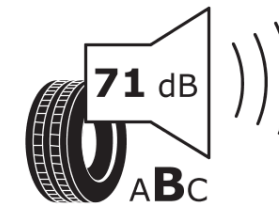

### Product Information Sheet

Delegated Regulation (EU) 2020/740

Supplier name or trademark	<b>STRIAL</b>
Commercial name or trade designation	<b>HIGH PERFORMANCE</b>
Tyre type identifier	<b>394282</b>
Tyre size designation	<b>205/45ZR16</b>
Load-capacity index	<b>87</b>
Speed category symbol	<b>W</b>
Fuel efficiency class	<b>C</b>
Wet grip class	<b>C</b>
External rolling noise class	<b>B</b>
External rolling noise value	<b>71 dB</b>
Severe snow tyre	<b>No</b>
Ice tyre	<b>No</b>
Date of start of production	<b>41/17</b>
Date of end of production	
Load version	<b>XL</b>
Additional information	<b>205/45 ZR16 87W XL TL HIGH PERFORMANCE S4</b>

# ENERG

**STRIAL**

394282

205/45R16 87 W XL

C1

2020/740