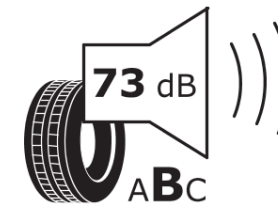

ENERG

TAURUS

397539

275/40R20 106 V

C1