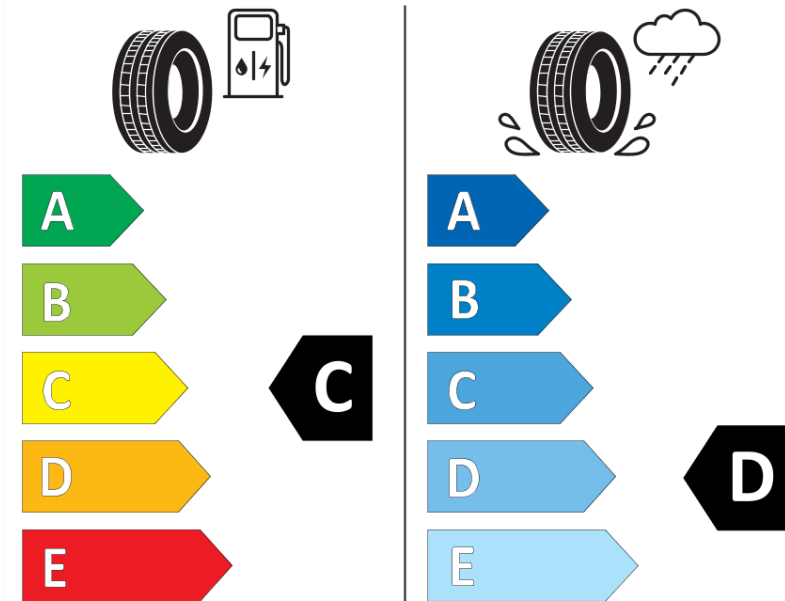

Product Information Sheet

Delegated Regulation (EU) 2020/740

Supplier name or trademark	TAURUS
Commercial name or trade designation	SUV WINTER
Tyre type identifier	397539
Tyre size designation	275/40R20
Load-capacity index	106
Speed category symbol	V
Fuel efficiency class	C
Wet grip class	D
External rolling noise class	B
External rolling noise value	73 dB
Severe snow tyre	Yes
Ice tyre	No
Date of start of production	30/18
Date of end of production	
Load version	XL
Additional information	275/40 R20 106V XL TL SUV WINTER TA

ENERG

TAURUS

397539

275/40R20 106 V

C1

2020/740