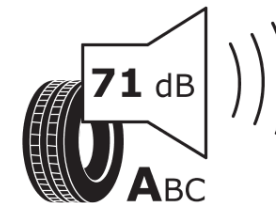

ENERG

MICHELIN

397852

285/40R22 110 V XL

C1