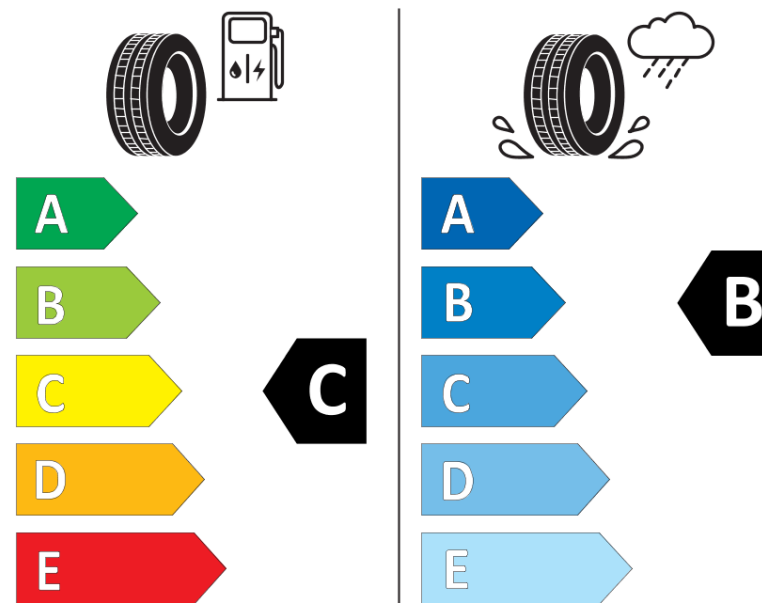

## Product Information Sheet

Delegated Regulation (EU) 2020/740

Supplier name or trademark	<b>BFGOODRICH</b>
Commercial name or trade designation	<b>ROUTE CONTROL T VG</b>
Tyre type identifier	<b>397877</b>
Tyre size designation	<b>265/70R19.5</b>
Load-capacity index	<b>143</b>
Load-capacity index (Load index for Dual mounting)	<b>141</b>
Speed category symbol	<b>J</b>
Fuel efficiency class	<b>C</b>
Wet grip class	<b>B</b>
External rolling noise class	<b>A</b>
External rolling noise value	<b>68 dB</b>
Severe snow tyre	<b>No</b>
Date of start of production	<b>04/16</b>
Date of end of production	
Additional information	<b>265/70R19.5 ROUTE CONTROL T TL 143/141J VG GO</b>
Load-capacity index (Single Load index for additional service description)	
Load-capacity index (Dual Load index for additional service description)	
Speed category symbol (for Additional Service Description)	

# ENERG

**BFGOODRICH**

397877

265/70R19.5 143/141 J

C3

2020/740