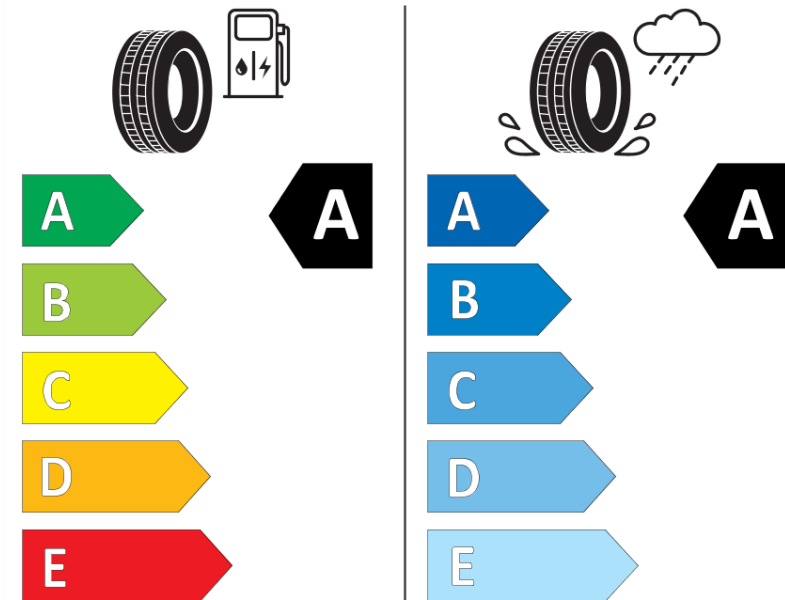

Product Information Sheet

Delegated Regulation (EU) 2020/740

Supplier name or trademark	MICHELIN
Commercial name or trade designation	PRIMACY 4 S1
Tyre type identifier	398043
Tyre size designation	225/40R18
Load-capacity index	92
Speed category symbol	Y
Fuel efficiency class	A
Wet grip class	A
External rolling noise class	B
External rolling noise value	70 dB
Severe snow tyre	No
Ice tyre	No
Date of start of production	23/19
Date of end of production	
Load version	XL
Additional information	225/40 R18 92Y XLTL PRIMACY 4 S1 MI

ENERG

MICHELIN

398043

225/40R18 92 Y

C1

2020/740