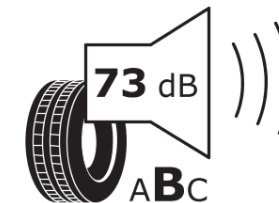

ENERG

MICHELIN

399680

285/40ZR18 (105Y) XL

C1