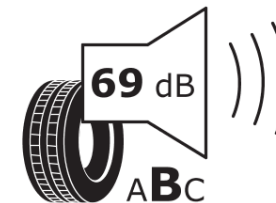

## Product Information Sheet

Delegated Regulation (EU) 2020/740

Supplier name or trademark	<b>MICHELIN</b>
Commercial name or trade designation	<b>PRIMACY 4+</b>
Tyre type identifier	<b>400428</b>
Tyre size designation	<b>215/50R17</b>
Load-capacity index	<b>91</b>
Speed category symbol	<b>W</b>
Fuel efficiency class	<b>C</b>
Wet grip class	<b>A</b>
External rolling noise class	<b>B</b>
External rolling noise value	<b>69 dB</b>
Severe snow tyre	<b>No</b>
Ice tyre	<b>No</b>
Date of start of production	<b>19/20</b>
Date of end of production	
Load version	<b>SL</b>
Additional information	<b>215/50 R17 91W TL PRIMACY 4+ MI</b>

# ENERG

**MICHELIN**

400428

215/50R17 91 W

C1

2020/740