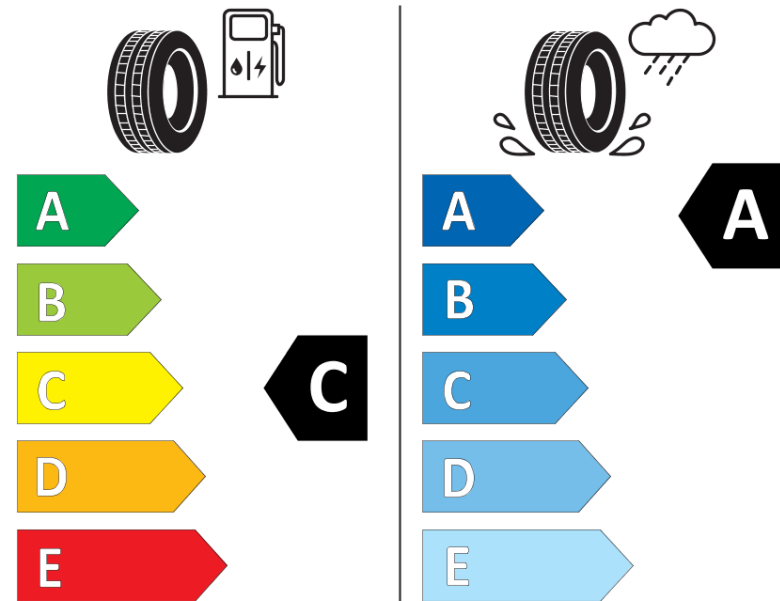

## Product Information Sheet

Delegated Regulation (EU) 2020/740

Supplier name or trademark	<b>MICHELIN</b>
Commercial name or trade designation	<b>PRIMACY 4+</b>
Tyre type identifier	<b>400428</b>
Tyre size designation	<b>215/50R17</b>
Load-capacity index	<b>91</b>
Speed category symbol	<b>W</b>
Fuel efficiency class	<b>C</b>
Wet grip class	<b>A</b>
External rolling noise class	<b>B</b>
External rolling noise value	<b>69 dB</b>
Severe snow tyre	<b>No</b>
Ice tyre	<b>No</b>
Date of start of production	<b>19/20</b>
Date of end of production	
Load version	<b>SL</b>
Additional information	<b>215/50 R17 91W TL PRIMACY 4+ MI</b>

# ENERG

**MICHELIN**

400428

215/50R17 91 W

C1

2020/740