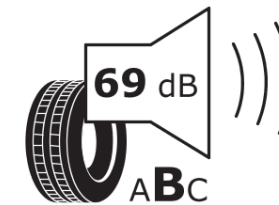

ENERG

MICHELIN

401417

235/60R17 102 V

C1