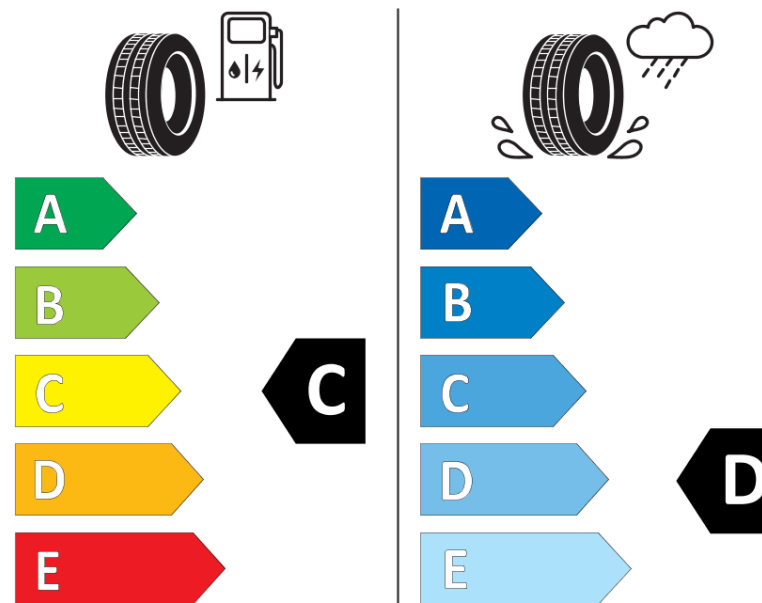

### Product Information Sheet

Delegated Regulation (EU) 2020/740

Supplier name or trademark	<b>KORMORAN</b>
Commercial name or trade designation	<b>SUV STUD</b>
Tyre type identifier	<b>401529</b>
Tyre size designation	<b>275/45R20</b>
Load-capacity index	<b>110</b>
Speed category symbol	<b>T</b>
Fuel efficiency class	<b>C</b>
Wet grip class	<b>D</b>
External rolling noise class	<b>B</b>
External rolling noise value	<b>73 dB</b>
Severe snow tyre	<b>Yes</b>
Ice tyre	<b>No</b>
Date of start of production	<b>26/19</b>
Date of end of production	
Load version	<b>XL</b>
Additional information	<b>275/45 R20 110T XL TL SUV STUD KO</b>

**KORMORAN**

401529

275/45R20 110 T

C1

2020/740