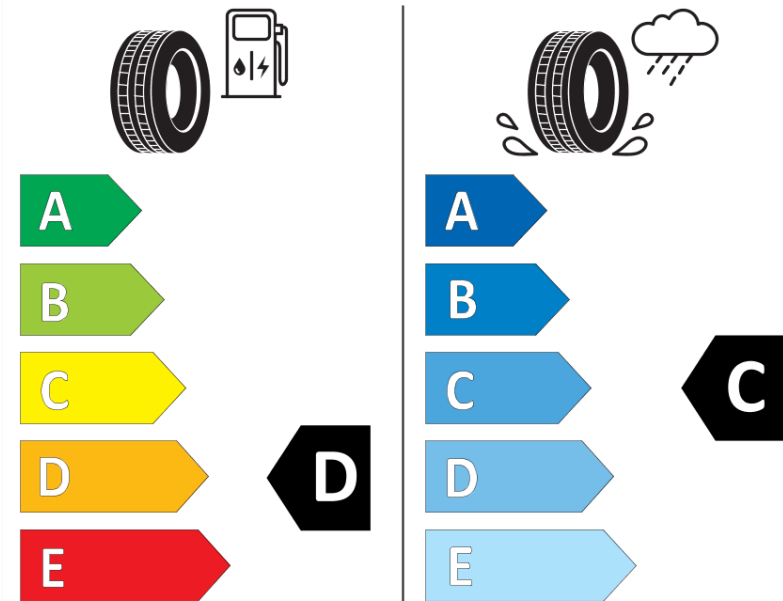

Product Information Sheet

Delegated Regulation (EU) 2020/740

Supplier name or trademark	STRIAL
Commercial name or trade designation	ICE
Tyre type identifier	405520
Tyre size designation	225/50R17
Load-capacity index	98
Speed category symbol	T
Fuel efficiency class	D
Wet grip class	C
External rolling noise class	B
External rolling noise value	72 dB
Severe snow tyre	Yes
Ice tyre	No
Date of start of production	43/16
Date of end of production	
Load version	XL
Additional information	225/50 R17 98T XL TL ICE S4

ENERG

STRIAL

405520

225/50R17 98 T

C1

2020/740