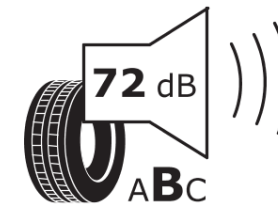

ENERG

STRIAL

405520

225/50R17 98 T

C1