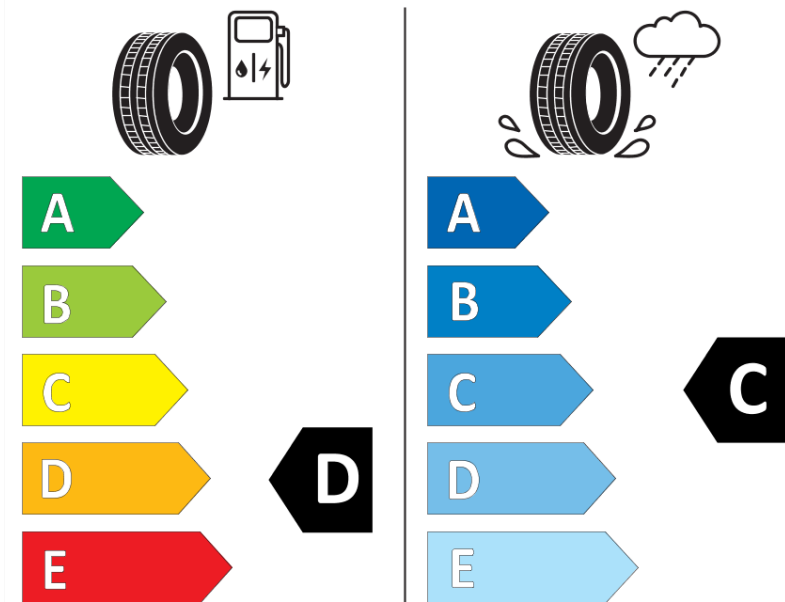

Product Information Sheet

Delegated Regulation (EU) 2020/740

Supplier name or trademark	RIKEN
Commercial name or trade designation	SNOW
Tyre type identifier	405968
Tyre size designation	235/55R17
Load-capacity index	103
Speed category symbol	V
Fuel efficiency class	D
Wet grip class	C
External rolling noise class	B
External rolling noise value	72 dB
Severe snow tyre	Yes
Ice tyre	No
Date of start of production	43/16
Date of end of production	
Load version	XL
Additional information	235/55 R17 103V XL TL SNOW RI

ENERG

RIKEN

405968

235/55R17 103 V

C1

2020/740