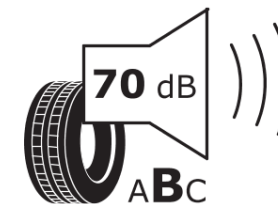

ENERG

IDILIS

406394

185/70R14 88 T

C1