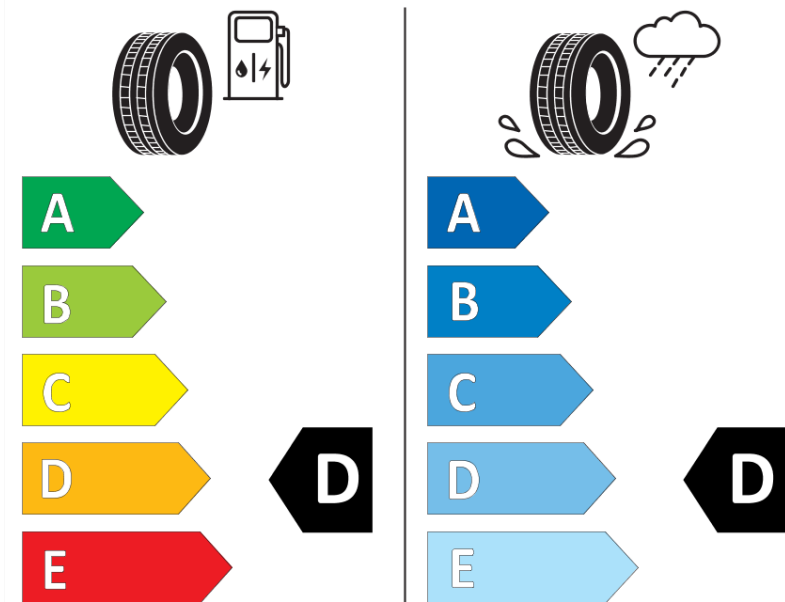

Product Information Sheet

Delegated Regulation (EU) 2020/740

Supplier name or trademark	IDILIS
Commercial name or trade designation	501
Tyre type identifier	406394
Tyre size designation	185/70R14
Load-capacity index	88
Speed category symbol	T
Fuel efficiency class	D
Wet grip class	D
External rolling noise class	B
External rolling noise value	70 dB
Severe snow tyre	Yes
Ice tyre	No
Date of start of production	21/14
Date of end of production	
Load version	SL
Additional information	185/70 R14 88T TL 501 ID

ENERG

IDILIS

406394

185/70R14 88 T

C1