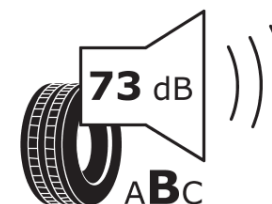

## Product Information Sheet

Delegated Regulation (EU) 2020/740

Supplier name or trademark	<b>KLEBER</b>
Commercial name or trade designation	<b>DYNAXER HP5 SUV</b>
Tyre type identifier	<b>407020</b>
Tyre size designation	<b>295/35R21</b>
Load-capacity index	<b>107</b>
Speed category symbol	<b>Y</b>
Fuel efficiency class	<b>B</b>
Wet grip class	<b>A</b>
External rolling noise class	<b>B</b>
External rolling noise value	<b>73 dB</b>
Severe snow tyre	<b>No</b>
Ice tyre	<b>No</b>
Date of start of production	<b>35/24</b>
Date of end of production	
Load version	<b>XL</b>
Additional information	<b>295/35 R21 107Y XL TL DYNAXER HP5 SUV KL</b>

# ENERG

**KLEBER**

407020

295/35R21 107 Y XL

C1

2020/740