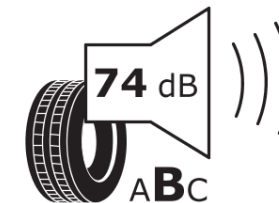

ENERG

MICHELIN

407041

295/35ZR20 (105Y) XL

C1