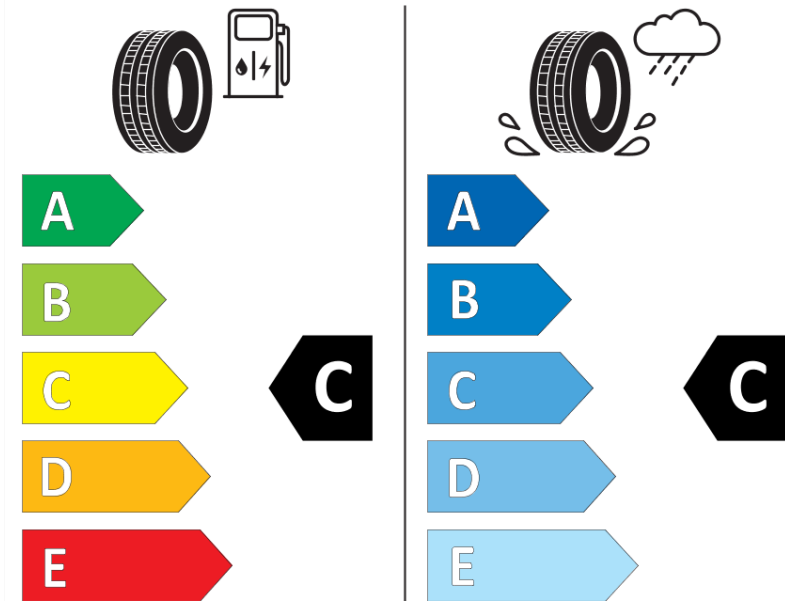

Product Information Sheet

Delegated Regulation (EU) 2020/740

Supplier name or trademark	MICHELIN
Commercial name or trade designation	PILOT SPORT CUP 2 CNT
Tyre type identifier	407041
Tyre size designation	295/35ZR20
Load-capacity index	105
Speed category symbol	(Y)
Fuel efficiency class	C
Wet grip class	C
External rolling noise class	B
External rolling noise value	74 dB
Severe snow tyre	No
Ice tyre	No
Date of start of production	51/18
Date of end of production	
Load version	XL
Additional information	295/35 ZR20 (105Y) XL PILOT SPORT CUP 2 CONNECT MI

ENERG

MICHELIN

407041

295/35ZR20 (105Y) XL

C1

2020/740