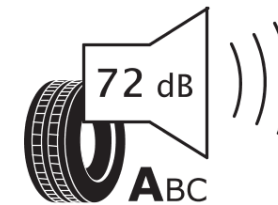

Product Information Sheet

Delegated Regulation (EU) 2020/740

Supplier name or trademark	MICHELIN
Commercial name or trade designation	CROSSCLIMATE 3 SPORT
Tyre type identifier	407828
Tyre size designation	285/45R20
Load-capacity index	112
Speed category symbol	Y
Fuel efficiency class	B
Wet grip class	A
External rolling noise class	A
External rolling noise value	72 dB
Severe snow tyre	Yes
Ice tyre	No
Date of start of production	47/23
Date of end of production	
Load version	XL
Additional information	285/45 R20 112Y XL TL CROSSCLIMATE 3 SPORT MI

ENERG

MICHELIN

407828

285/45R20 112 Y XL

C1

2020/740