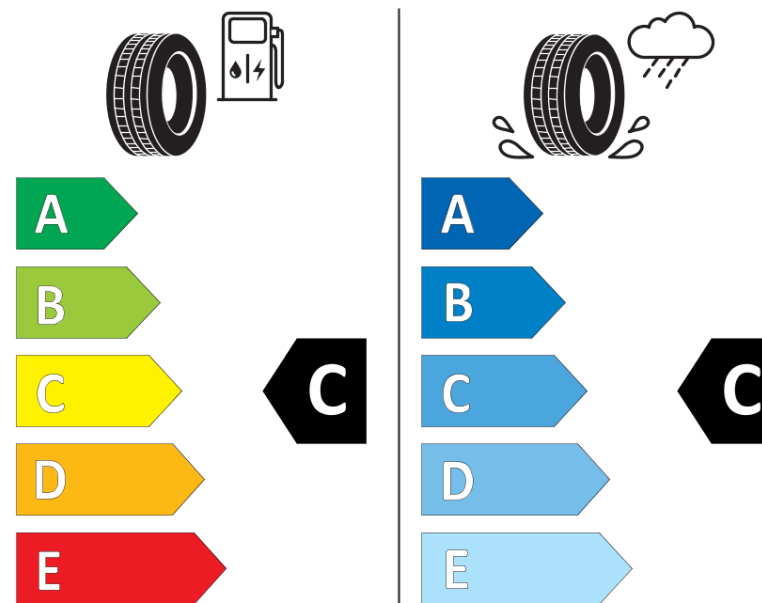

Product Information Sheet

Delegated Regulation (EU) 2020/740

Supplier name or trademark	RIKEN
Commercial name or trade designation	ONOFF READY S VG
Tyre type identifier	407907
Tyre size designation	385/65R22.5
Load-capacity index	160
Load-capacity index (Load index for Dual mounting)	
Speed category symbol	K
Fuel efficiency class	C
Wet grip class	C
External rolling noise class	B
External rolling noise value	72 dB
Severe snow tyre	No
Date of start of production	42/16
Date of end of production	
Additional information	385/65R22.5 ONOFF READY S TL 160K VG RI
Load-capacity index (Single Load index for additional service description)	158
Load-capacity index (Dual Load index for additional service description)	
Speed category symbol (for Additional Service Description)	L

ENERG

RIKEN

407907

385/65R22.5 160 K

C3