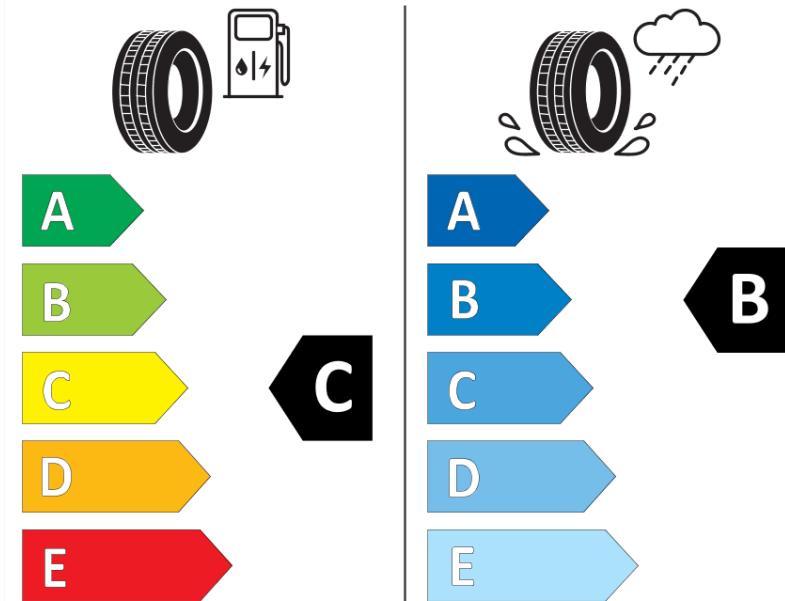

Product Information Sheet

Delegated Regulation (EU) 2020/740

Supplier name or trademark	MICHELIN
Commercial name or trade designation	CROSSCLIMATE SUV
Tyre type identifier	408567
Tyre size designation	225/55R18
Load-capacity index	98
Speed category symbol	V
Fuel efficiency class	C
Wet grip class	B
External rolling noise class	A
External rolling noise value	69 dB
Severe snow tyre	Yes
Ice tyre	No
Date of start of production	24/16
Date of end of production	
Load version	SL
Additional information	225/55 R18 98V TL CROSSCLIMATE SUV MI

ENERG

MICHELIN

408567

225/55R18 98 V

C1

2020/740