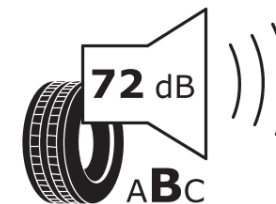

Product Information Sheet

Delegated Regulation (EU) 2020/740

Supplier name or trademark	MICHELIN
Commercial name or trade designation	PILOT SPORT 5 ENERGY
Tyre type identifier	408972
Tyre size designation	235/45R18
Load-capacity index	98
Speed category symbol	Y
Fuel efficiency class	A
Wet grip class	A
External rolling noise class	B
External rolling noise value	72 dB
Severe snow tyre	No
Ice tyre	No
Date of start of production	39/24
Date of end of production	
Load version	XL
Additional information	235/45R18 98Y XL PILOT SPORT 5 ENERGY ACOUSTIC

ENERGY

MICHELIN

408972

235/45R18 98 Y XL

C1

2020/740