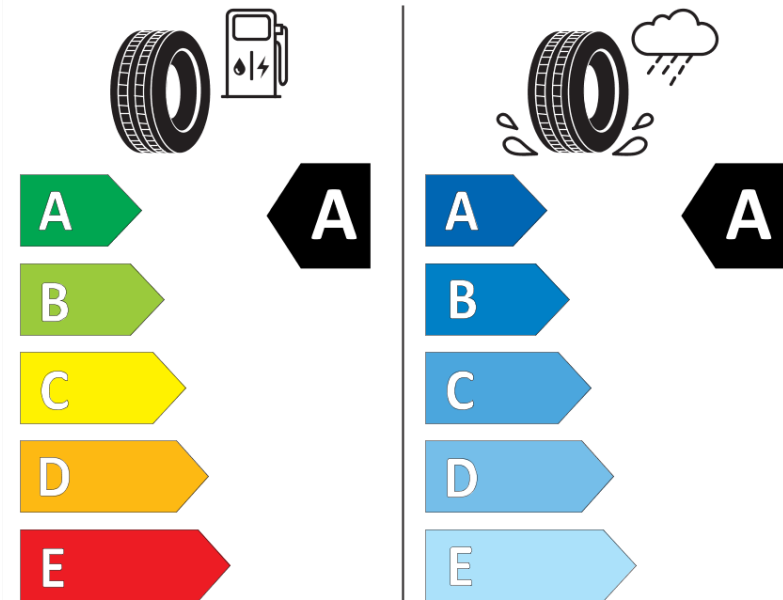

Product Information Sheet

Delegated Regulation (EU) 2020/740

Supplier name or trademark	MICHELIN
Commercial name or trade designation	PILOT SPORT 5 ENERGY
Tyre type identifier	408972
Tyre size designation	235/45R18
Load-capacity index	98
Speed category symbol	Y
Fuel efficiency class	A
Wet grip class	A
External rolling noise class	B
External rolling noise value	72 dB
Severe snow tyre	No
Ice tyre	No
Date of start of production	39/24
Date of end of production	
Load version	XL
Additional information	235/45R18 98Y XL PILOT SPORT 5 ENERGY ACOUSTIC

ENERGY

MICHELIN

408972

235/45R18 98 Y XL

C1

2020/740