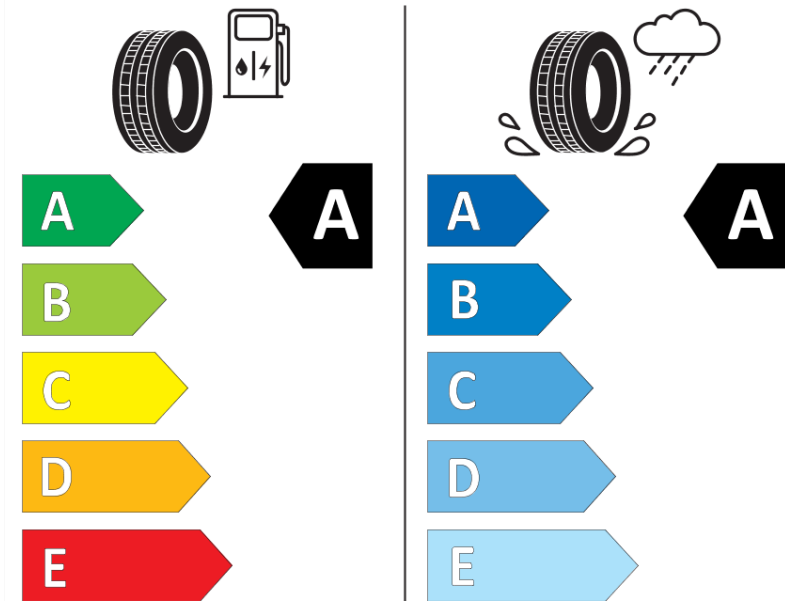

## Product Information Sheet

Delegated Regulation (EU) 2020/740

Supplier name or trademark	<b>MICHELIN</b>
Commercial name or trade designation	<b>PILOT SPORT 4 SUV VOL</b>
Tyre type identifier	<b>409427</b>
Tyre size designation	<b>235/60R18</b>
Load-capacity index	<b>107</b>
Speed category symbol	<b>V</b>
Fuel efficiency class	<b>A</b>
Wet grip class	<b>A</b>
External rolling noise class	<b>B</b>
External rolling noise value	<b>70 dB</b>
Severe snow tyre	<b>No</b>
Ice tyre	<b>No</b>
Date of start of production	<b>20/18</b>
Date of end of production	
Load version	<b>XL</b>
Additional information	<b>235/60R18 107V XLTL PILOT SPORT 4 SUV VOL MI</b>

# ENERG

**MICHELIN**

409427

235/60R18 107 V

C1

2020/740