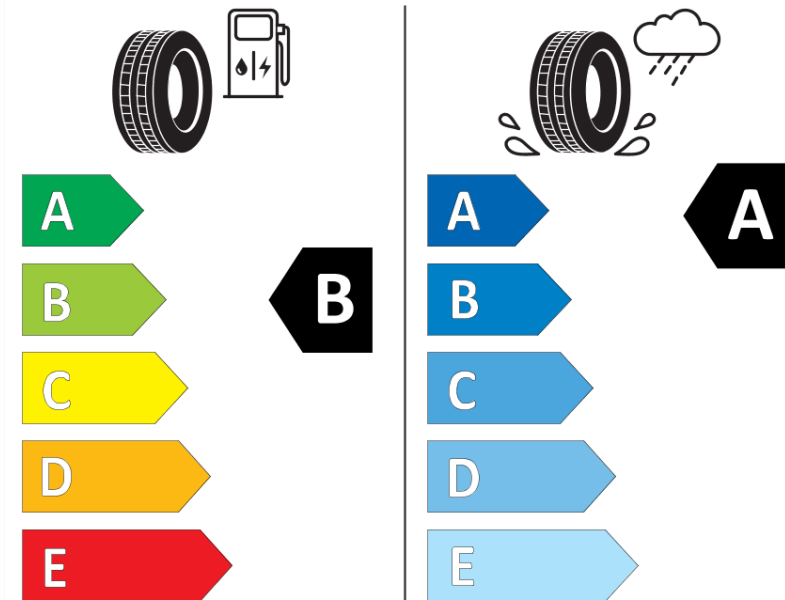

Product Information Sheet

Delegated Regulation (EU) 2020/740

Supplier name or trademark	MICHELIN
Commercial name or trade designation	PRIMACY 4
Tyre type identifier	409522
Tyre size designation	235/45R18
Load-capacity index	98
Speed category symbol	W
Fuel efficiency class	B
Wet grip class	A
External rolling noise class	B
External rolling noise value	70 dB
Severe snow tyre	No
Ice tyre	No
Date of start of production	40/16
Date of end of production	
Load version	XL
Additional information	235/45 R18 98W XL TL PRIMACY 4 MI

ENERG

MICHELIN

409522

235/45R18 98 W

C1

2020/740