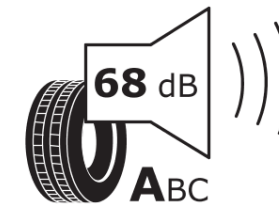

Product Information Sheet

Delegated Regulation (EU) 2020/740

Supplier name or trademark	MICHELIN
Commercial name or trade designation	PRIMACY 3 AO1
Tyre type identifier	409539
Tyre size designation	215/50R18
Load-capacity index	92
Speed category symbol	W
Fuel efficiency class	C
Wet grip class	A
External rolling noise class	A
External rolling noise value	68 dB
Severe snow tyre	No
Ice tyre	No
Date of start of production	30/16
Date of end of production	
Load version	SL
Additional information	215/50 R18 92W TL PRIMACY 3 AO1 GRNX MI

ENERG

MICHELIN

409539

215/50R18 92 W

C1

2020/740