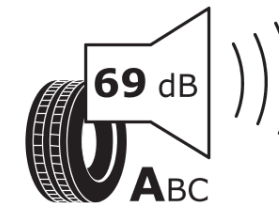

Product Information Sheet

Delegated Regulation (EU) 2020/740

Supplier name or trademark	MICHELIN
Commercial name or trade designation	PRIMACY 5 ENERGY
Tyre type identifier	410678
Tyre size designation	205/60R16
Load-capacity index	96
Speed category symbol	V
Fuel efficiency class	A
Wet grip class	A
External rolling noise class	A
External rolling noise value	69 dB
Severe snow tyre	No
Ice tyre	No
Date of start of production	35/24
Date of end of production	
Load version	XL
Additional information	205/60R16 96V XL PRIMACY 5 ENERGY MI

ENERGY

MICHELIN

410678

205/60R16 96 V XL

C1

2020/740