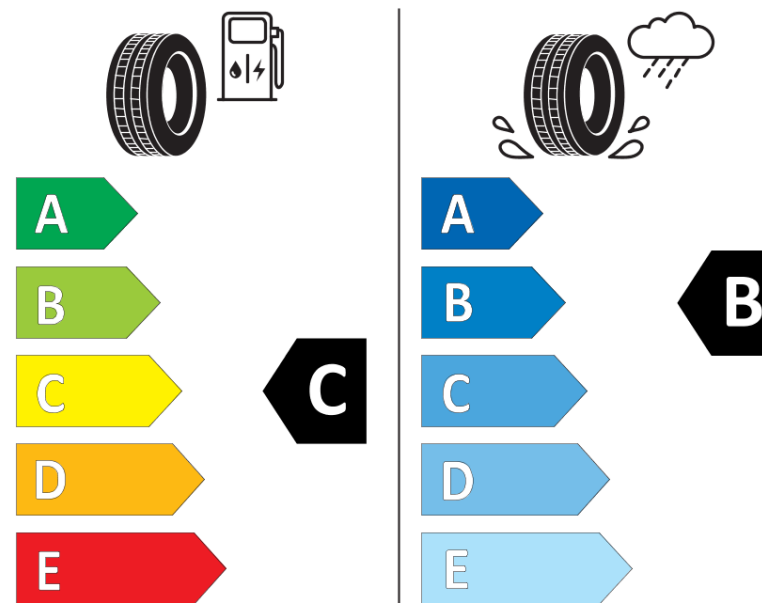

Product Information Sheet

Delegated Regulation (EU) 2020/740

Supplier name or trademark	BFGOODRICH
Commercial name or trade designation	ROUTE CONTROL S VG
Tyre type identifier	410923
Tyre size designation	385/65R22.5
Load-capacity index	162
Load-capacity index (Load index for Dual mounting)	
Speed category symbol	K
Fuel efficiency class	C
Wet grip class	B
External rolling noise class	B
External rolling noise value	70 dB
Severe snow tyre	Yes
Date of start of production	10/17
Date of end of production	
Additional information	385/65R22.5 ROUTE CONTROL S TL 162K VG GO
Load-capacity index (Single Load index for additional service description)	158
Load-capacity index (Dual Load index for additional service description)	
Speed category symbol (for Additional Service Description)	L

ENERG

BFGOODRICH

410923

385/65R22.5 162 K

C3

2020/740