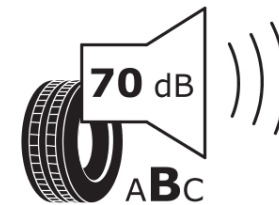

Product Information Sheet

Delegated Regulation (EU) 2020/740

Supplier name or trademark	MICHELIN
Commercial name or trade designation	ENERGY SAVER MO
Tyre type identifier	411487
Tyre size designation	205/60R16
Load-capacity index	92
Speed category symbol	V
Fuel efficiency class	B
Wet grip class	A
External rolling noise class	B
External rolling noise value	70 dB
Severe snow tyre	No
Ice tyre	No
Date of start of production	43/11
Date of end of production	
Load version	SL
Additional information	205/60 R16 92V TL ENERGY SAVER MO GRNX MI

ENERG

MICHELIN

411487

205/60R16 92 V

C1

2020/740