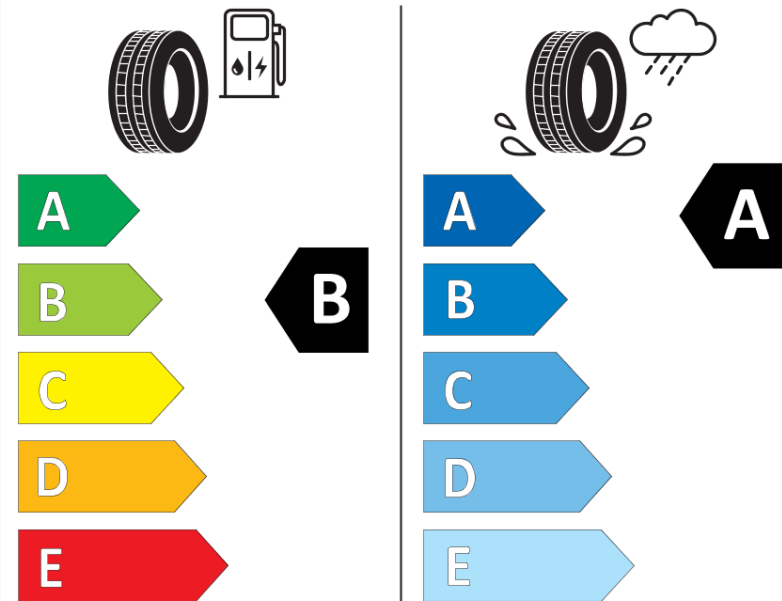

Product Information Sheet

Delegated Regulation (EU) 2020/740

Supplier name or trademark	MICHELIN
Commercial name or trade designation	ENERGY SAVER MO
Tyre type identifier	411487
Tyre size designation	205/60R16
Load-capacity index	92
Speed category symbol	V
Fuel efficiency class	B
Wet grip class	A
External rolling noise class	B
External rolling noise value	70 dB
Severe snow tyre	No
Ice tyre	No
Date of start of production	43/11
Date of end of production	
Load version	SL
Additional information	205/60 R16 92V TL ENERGY SAVER MO GRNX MI

ENERG

MICHELIN

411487

205/60R16 92 V

C1

2020/740