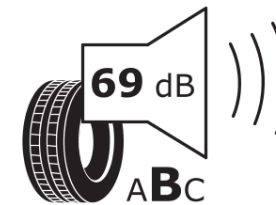

## Product Information Sheet

Delegated Regulation (EU) 2020/740

Supplier name or trademark	<b>MICHELIN</b>
Commercial name or trade designation	<b>PRIMACY 3</b>
Tyre type identifier	<b>412394</b>
Tyre size designation	<b>205/55R16</b>
Load-capacity index	<b>91</b>
Speed category symbol	<b>V</b>
Fuel efficiency class	<b>C</b>
Wet grip class	<b>A</b>
External rolling noise class	<b>B</b>
External rolling noise value	<b>69 dB</b>
Severe snow tyre	<b>No</b>
Ice tyre	<b>No</b>
Date of start of production	<b>27/10</b>
Date of end of production	
Load version	<b>SL</b>
Additional information	<b>205/55 R16 91V TL PRIMACY 3 GRNX MI</b>

# ENERG

**MICHELIN**

412394

205/55R16 91 V

C1

2020/740