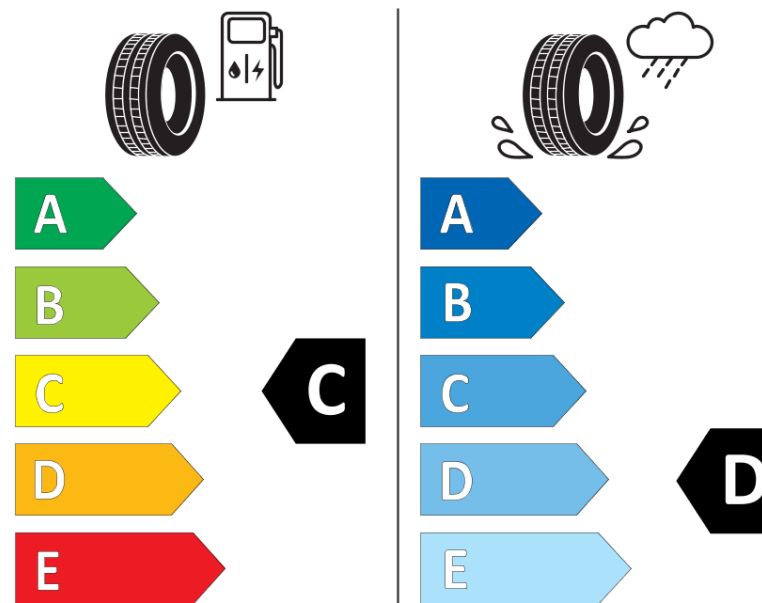

## Product Information Sheet

Delegated Regulation (EU) 2020/740

Supplier name or trademark	<b>ORIUM</b>
Commercial name or trade designation	<b>ALL SEASON SUV</b>
Tyre type identifier	<b>412538</b>
Tyre size designation	<b>205/70R15</b>
Load-capacity index	<b>96</b>
Speed category symbol	<b>H</b>
Fuel efficiency class	<b>C</b>
Wet grip class	<b>D</b>
External rolling noise class	<b>A</b>
External rolling noise value	<b>68 dB</b>
Severe snow tyre	<b>Yes</b>
Ice tyre	<b>No</b>
Date of start of production	<b>22/19</b>
Date of end of production	
Load version	<b>SL</b>
Additional information	<b>205/70 R15 96H TL ALL SEASON SUV OI</b>

# ENERG

**ORIUM**

412538

205/70R15 96 H

C1

2020/740