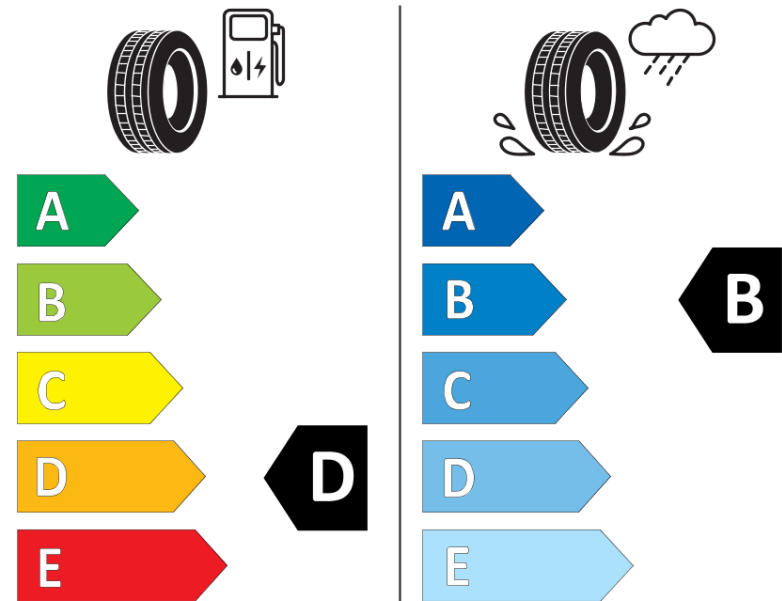

## Product Information Sheet

Delegated Regulation (EU) 2020/740

Supplier name or trademark	<b>MICHELIN</b>
Commercial name or trade designation	<b>PILOT SPORT 4 S TPC</b>
Tyre type identifier	<b>412586</b>
Tyre size designation	<b>245/40ZR19</b>
Load-capacity index	<b>94</b>
Speed category symbol	<b>Y</b>
Fuel efficiency class	<b>D</b>
Wet grip class	<b>B</b>
External rolling noise class	<b>B</b>
External rolling noise value	<b>69 dB</b>
Severe snow tyre	<b>No</b>
Ice tyre	<b>No</b>
Date of start of production	<b>04/19</b>
Date of end of production	
Load version	<b>SL</b>
Additional information	<b>245/40 ZR19 94Y TL PILOT SPORT 4 S ZP TPC MI</b>

# ENERG

**MICHELIN**

412586

245/40R19 94 Y

C1

2020/740