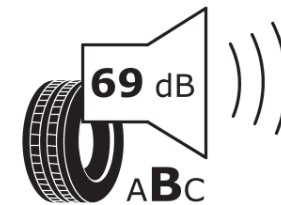

Product Information Sheet

Delegated Regulation (EU) 2020/740

Supplier name or trademark	MICHELIN
Commercial name or trade designation	PILOT SPORT 4 S TPC
Tyre type identifier	412586
Tyre size designation	245/40ZR19
Load-capacity index	94
Speed category symbol	Y
Fuel efficiency class	D
Wet grip class	B
External rolling noise class	B
External rolling noise value	69 dB
Severe snow tyre	No
Ice tyre	No
Date of start of production	04/19
Date of end of production	
Load version	SL
Additional information	245/40 ZR19 94Y TL PILOT SPORT 4 S ZP TPC MI

ENERG

MICHELIN

412586

245/40R19 94 Y

C1

2020/740