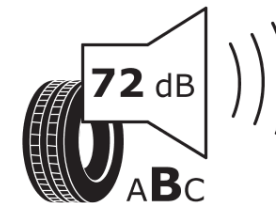

## Product Information Sheet

Delegated Regulation (EU) 2020/740

Supplier name or trademark	<b>MICHELIN</b>
Commercial name or trade designation	<b>PILOT SPORT 4 SUV</b>
Tyre type identifier	<b>413019</b>
Tyre size designation	<b>255/55R19</b>
Load-capacity index	<b>111</b>
Speed category symbol	<b>Y</b>
Fuel efficiency class	<b>C</b>
Wet grip class	<b>A</b>
External rolling noise class	<b>B</b>
External rolling noise value	<b>72 dB</b>
Severe snow tyre	<b>No</b>
Ice tyre	<b>No</b>
Date of start of production	<b>45/17</b>
Date of end of production	
Load version	<b>XL</b>
Additional information	<b>255/55 R19 111Y XL TL PILOT SPORT 4 SUV MI</b>

# ENERG

**MICHELIN**

413019

255/55R19 111 Y

C1

2020/740