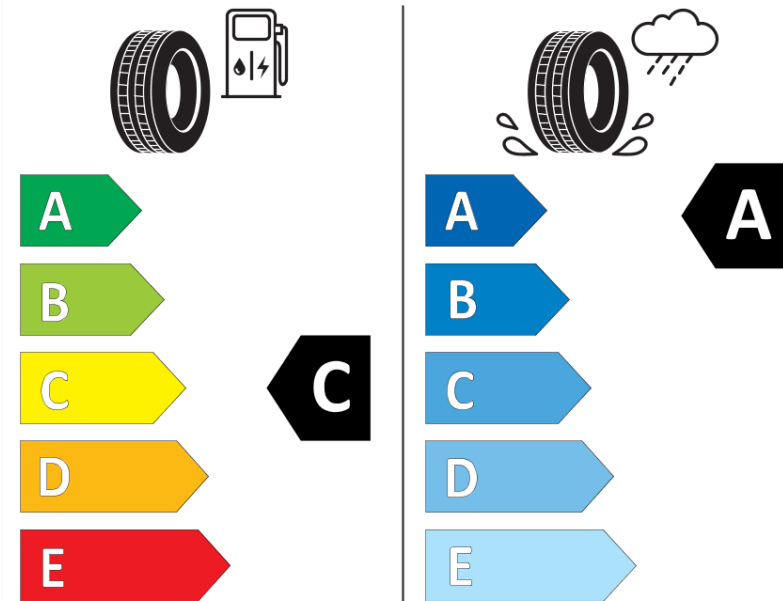

## Product Information Sheet

Delegated Regulation (EU) 2020/740

Supplier name or trademark	<b>MICHELIN</b>
Commercial name or trade designation	<b>PILOT SPORT 4 SUV</b>
Tyre type identifier	<b>413019</b>
Tyre size designation	<b>255/55R19</b>
Load-capacity index	<b>111</b>
Speed category symbol	<b>Y</b>
Fuel efficiency class	<b>C</b>
Wet grip class	<b>A</b>
External rolling noise class	<b>B</b>
External rolling noise value	<b>72 dB</b>
Severe snow tyre	<b>No</b>
Ice tyre	<b>No</b>
Date of start of production	<b>45/17</b>
Date of end of production	
Load version	<b>XL</b>
Additional information	<b>255/55 R19 111Y XL TL PILOT SPORT 4 SUV MI</b>

# ENERG

**MICHELIN**

413019

255/55R19 111 Y

C1

2020/740