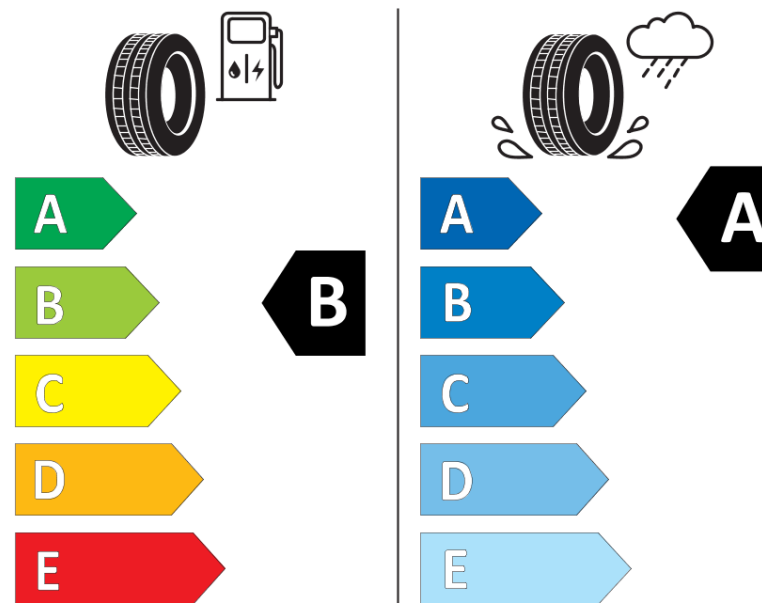

Product Information Sheet

Delegated Regulation (EU) 2020/740

Supplier name or trademark	KLEBER
Commercial name or trade designation	TRANSPRO 2
Tyre type identifier	415430
Tyre size designation	195/75R16C
Load-capacity index	110
Load-capacity index (Load index for Dual mounting)	108
Speed category symbol	R
Fuel efficiency class	B
Wet grip class	A
External rolling noise class	B
External rolling noise value	72 dB
Severe snow tyre	No
Date of start of production	35/22
Date of end of production	
Additional information	195/75 R16C 110/108R TL TRANSPRO 2 KL

Load-capacity index (Single Load index for additional service description)

Load-capacity index (Dual Load index for additional service description)

Speed category symbol (for Additional Service Description)

ENERG

KLEBER

415430

195/75R16C 110/108 R

C2

2020/740