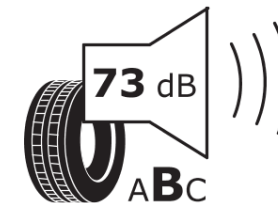

ENERG

MICHELIN

416361

195/60R16C 99/97 H

C2