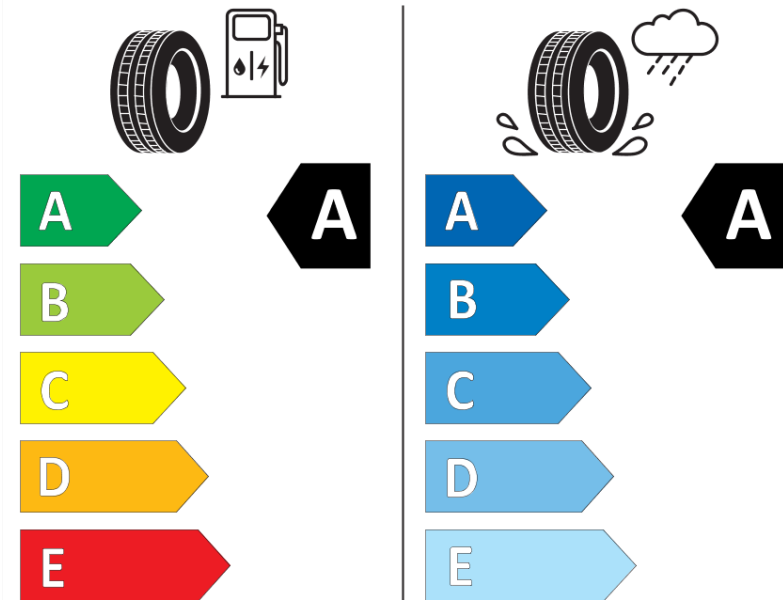

Product Information Sheet

Delegated Regulation (EU) 2020/740

Supplier name or trademark	MICHELIN
Commercial name or trade designation	PRIMACY 4 S1
Tyre type identifier	417046
Tyre size designation	215/60R17
Load-capacity index	96
Speed category symbol	H
Fuel efficiency class	A
Wet grip class	A
External rolling noise class	B
External rolling noise value	69 dB
Severe snow tyre	No
Ice tyre	No
Date of start of production	42/16
Date of end of production	
Load version	SL
Additional information	215/60 R17 96H TL PRIMACY 4 S1 MI

ENERG

MICHELIN

417046

215/60R17 96 H

C1