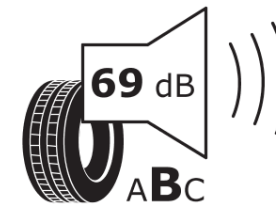

ENERG

MICHELIN

417046

215/60R17 96 H

C1