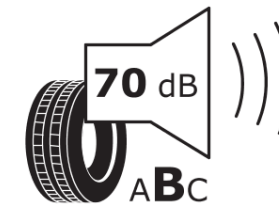

Product Information Sheet

Delegated Regulation (EU) 2020/740

Supplier name or trademark	MICHELIN
Commercial name or trade designation	PRIMACY 5
Tyre type identifier	418279
Tyre size designation	215/55R17
Load-capacity index	94
Speed category symbol	W
Fuel efficiency class	B
Wet grip class	A
External rolling noise class	B
External rolling noise value	70 dB
Severe snow tyre	No
Ice tyre	No
Date of start of production	35/23
Date of end of production	
Load version	SL
Additional information	215/55 R17 94W PRIMACY 5 MI

ENERG

MICHELIN

418279

215/55R17 94 W

C1

2020/740