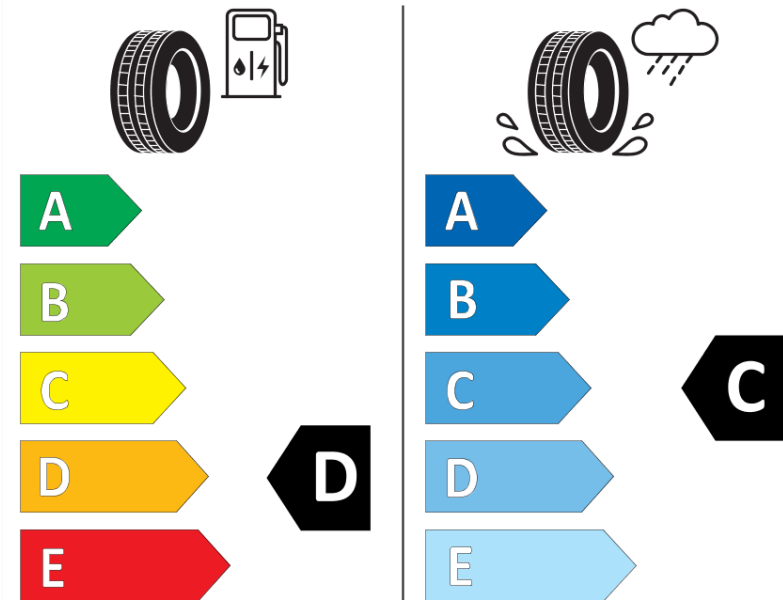

Product Information Sheet

Delegated Regulation (EU) 2020/740

Supplier name or trademark	MICHELIN
Commercial name or trade designation	CROSSCLIMATE2 A/W
Tyre type identifier	418333
Tyre size designation	245/50R20
Load-capacity index	105
Speed category symbol	V
Fuel efficiency class	D
Wet grip class	C
External rolling noise class	B
External rolling noise value	72 dB
Severe snow tyre	Yes
Ice tyre	No
Date of start of production	48/23
Date of end of production	
Load version	XL
Additional information	245/50R20 105V XL TL CROSSCLIMATE2 A/W MI

ENERG

MICHELIN

418333

245/50R20 105 V XL

C1