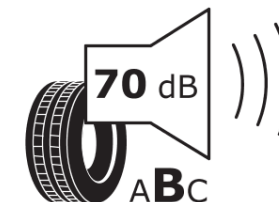

## Product Information Sheet

Delegated Regulation (EU) 2020/740

Supplier name or trademark	<b>MICHELIN</b>
Commercial name or trade designation	<b>PRIMACY 5</b>
Tyre type identifier	<b>419255</b>
Tyre size designation	<b>245/45R19</b>
Load-capacity index	<b>102</b>
Speed category symbol	<b>W</b>
Fuel efficiency class	<b>B</b>
Wet grip class	<b>A</b>
External rolling noise class	<b>B</b>
External rolling noise value	<b>70 dB</b>
Severe snow tyre	<b>No</b>
Ice tyre	<b>No</b>
Date of start of production	<b>35/23</b>
Date of end of production	
Load version	<b>XL</b>
Additional information	<b>245/45 R19 102W XL PRIMACY 5 MI</b>

# ENERG

**MICHELIN**

419255

245/45R19 102 W XL

C1

2020/740