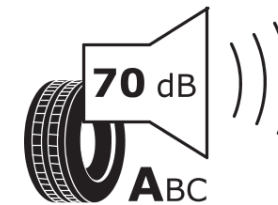

ENERG

MICHELIN

419618

385/65R22.5 160 K

C3