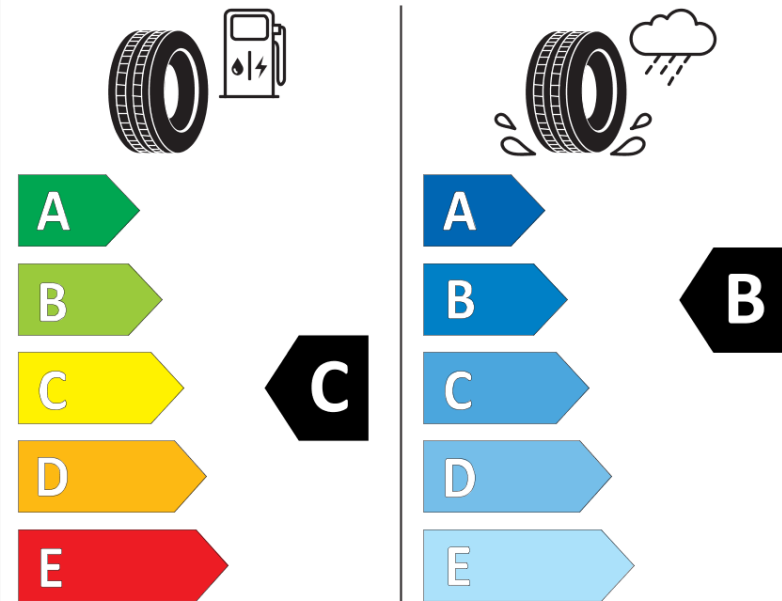

Product Information Sheet

Delegated Regulation (EU) 2020/740

Supplier name or trademark	MICHELIN
Commercial name or trade designation	CROSSCLIMATE 2
Tyre type identifier	419630
Tyre size designation	205/50R17
Load-capacity index	93
Speed category symbol	W
Fuel efficiency class	C
Wet grip class	B
External rolling noise class	A
External rolling noise value	69 dB
Severe snow tyre	Yes
Ice tyre	No
Date of start of production	42/19
Date of end of production	
Load version	XL
Additional information	205/50 R17 93W XL TL CROSSCLIMATE 2 MI

ENERG

MICHELIN

419630

205/50R17 93 W XL

C1

2020/740