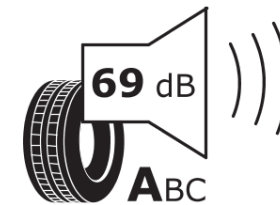

Product Information Sheet

Delegated Regulation (EU) 2020/740

Supplier name or trademark	MICHELIN
Commercial name or trade designation	CROSSCLIMATE 2
Tyre type identifier	419630
Tyre size designation	205/50R17
Load-capacity index	93
Speed category symbol	W
Fuel efficiency class	C
Wet grip class	B
External rolling noise class	A
External rolling noise value	69 dB
Severe snow tyre	Yes
Ice tyre	No
Date of start of production	42/19
Date of end of production	
Load version	XL
Additional information	205/50 R17 93W XL TL CROSSCLIMATE 2 MI

ENERG

MICHELIN

419630

205/50R17 93 W XL

C1

2020/740