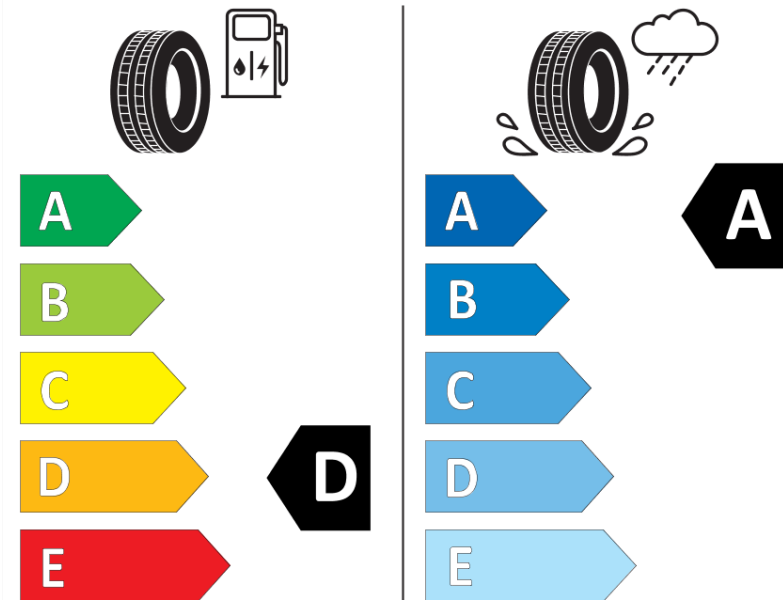

Product Information Sheet

Delegated Regulation (EU) 2020/740

Supplier name or trademark	MICHELIN
Commercial name or trade designation	PILOT SPORT 4 SUV FRV
Tyre type identifier	420212
Tyre size designation	235/50R20
Load-capacity index	100
Speed category symbol	V
Fuel efficiency class	D
Wet grip class	A
External rolling noise class	B
External rolling noise value	70 dB
Severe snow tyre	No
Ice tyre	No
Date of start of production	17/23
Date of end of production	
Load version	SL
Additional information	235/50R20 100V TL PILOT SPORT 4 SUV FRV EMT MI

ENERG

MICHELIN

420212

235/50R20 100 V

C1