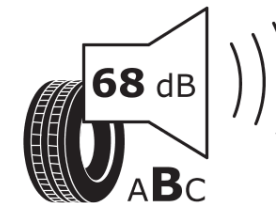

Product Information Sheet

Delegated Regulation (EU) 2020/740

Supplier name or trademark	TAURUS
Commercial name or trade designation	TOURING
Tyre type identifier	421310
Tyre size designation	185/60R14
Load-capacity index	82
Speed category symbol	H
Fuel efficiency class	D
Wet grip class	C
External rolling noise class	B
External rolling noise value	68 dB
Severe snow tyre	No
Ice tyre	No
Date of start of production	37/16
Date of end of production	
Load version	SL
Additional information	185/60 R14 82H TL TOURING TA

ENERG

TAURUS

421310

185/60R14 82 H

C1

2020/740