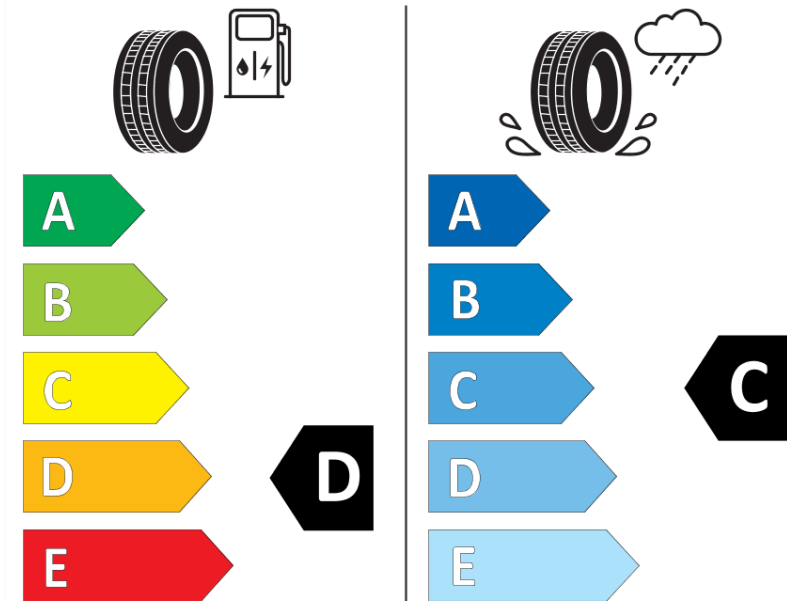

Product Information Sheet

Delegated Regulation (EU) 2020/740

Supplier name or trademark	TAURUS
Commercial name or trade designation	TOURING
Tyre type identifier	421310
Tyre size designation	185/60R14
Load-capacity index	82
Speed category symbol	H
Fuel efficiency class	D
Wet grip class	C
External rolling noise class	B
External rolling noise value	68 dB
Severe snow tyre	No
Ice tyre	No
Date of start of production	37/16
Date of end of production	
Load version	SL
Additional information	185/60 R14 82H TL TOURING TA

ENERG

TAURUS

421310

185/60R14 82 H

C1

2020/740