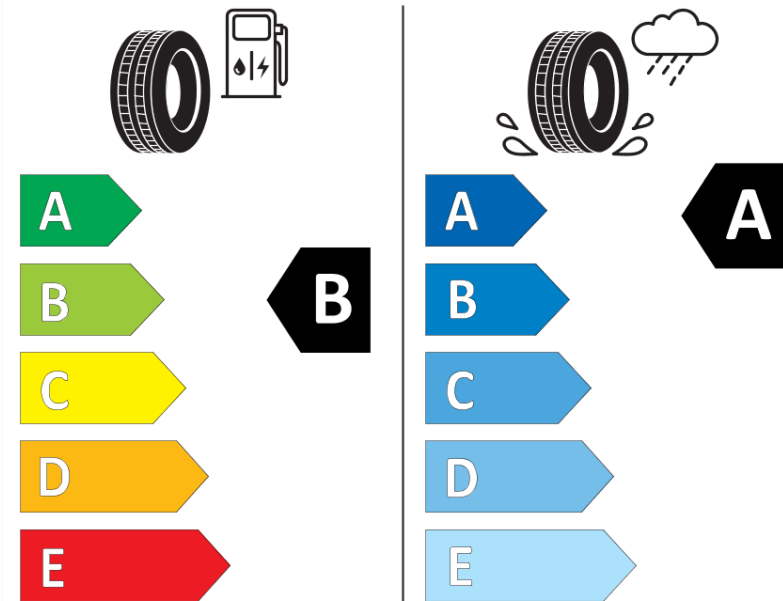

Product Information Sheet

Delegated Regulation (EU) 2020/740

Supplier name or trademark	MICHELIN
Commercial name or trade designation	PRIMACY 4 MO
Tyre type identifier	421991
Tyre size designation	215/65R17
Load-capacity index	99
Speed category symbol	V
Fuel efficiency class	B
Wet grip class	A
External rolling noise class	B
External rolling noise value	69 dB
Severe snow tyre	No
Ice tyre	No
Date of start of production	20/16
Date of end of production	
Load version	SL
Additional information	215/65 R17 99V TL PRIMACY 4 MO MI

ENERG

MICHELIN

421991

215/65R17 99 V

C1