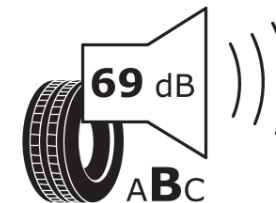

ENERG

MICHELIN

421991

215/65R17 99 V

C1