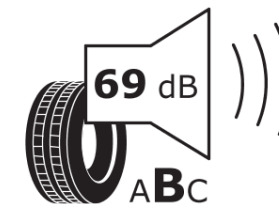

Product Information Sheet

Delegated Regulation (EU) 2020/740

Supplier name or trademark	MICHELIN
Commercial name or trade designation	E PRIMACY
Tyre type identifier	422264
Tyre size designation	225/45R17
Load-capacity index	91
Speed category symbol	V
Fuel efficiency class	A
Wet grip class	B
External rolling noise class	B
External rolling noise value	69 dB
Severe snow tyre	No
Ice tyre	No
Date of start of production	48/19
Date of end of production	
Load version	SL
Additional information	225/45 R17 91V TL E PRIMACY MI

ENERG

MICHELIN

422264

225/45R17 91 V

C1

2020/740