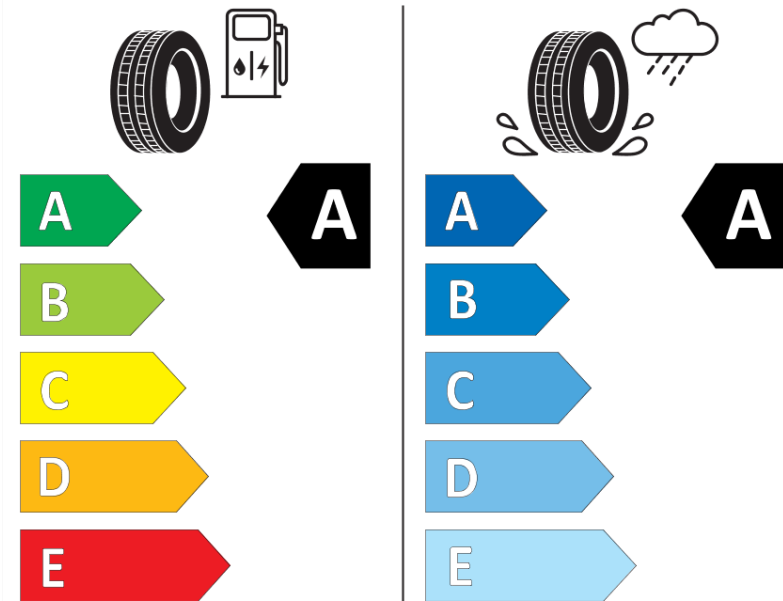

## Product Information Sheet

Delegated Regulation (EU) 2020/740

Supplier name or trademark	<b>MICHELIN</b>
Commercial name or trade designation	<b>PRIMACY 4 VOL</b>
Tyre type identifier	<b>422336</b>
Tyre size designation	<b>255/45R20</b>
Load-capacity index	<b>105</b>
Speed category symbol	<b>V</b>
Fuel efficiency class	<b>A</b>
Wet grip class	<b>A</b>
External rolling noise class	<b>B</b>
External rolling noise value	<b>72 dB</b>
Severe snow tyre	<b>No</b>
Ice tyre	<b>No</b>
Date of start of production	<b>05/19</b>
Date of end of production	
Load version	<b>XL</b>
Additional information	<b>255/45 R20 105V XL TL PRIMACY 4 VOL MI</b>

# ENERG

**MICHELIN**

422336

255/45R20 105 V

C1

2020/740