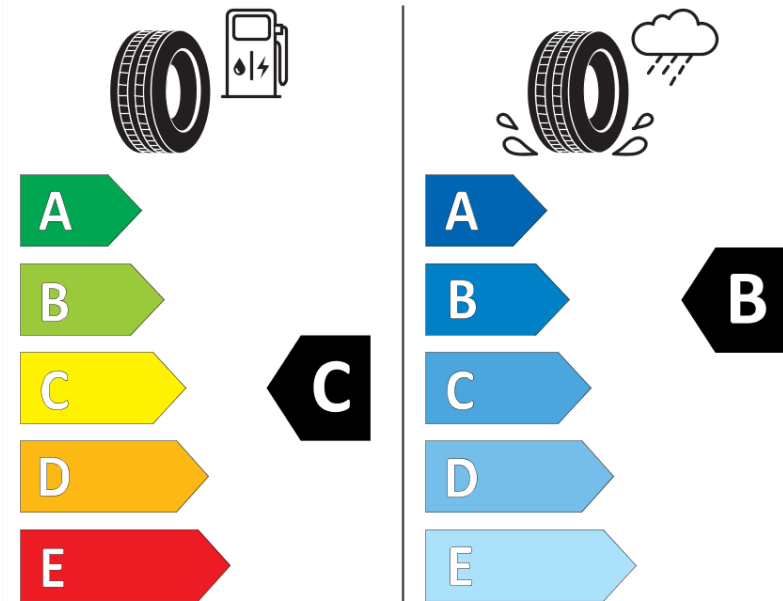

Product Information Sheet

Delegated Regulation (EU) 2020/740

Supplier name or trademark	MICHELIN
Commercial name or trade designation	ALPIN 6
Tyre type identifier	423163
Tyre size designation	225/60R16
Load-capacity index	102
Speed category symbol	H
Fuel efficiency class	C
Wet grip class	B
External rolling noise class	A
External rolling noise value	69 dB
Severe snow tyre	Yes
Ice tyre	No
Date of start of production	12/17
Date of end of production	
Load version	XL
Additional information	225/60 R16 102H XL TL ALPIN 6 MI

ENERG

MICHELIN

423163

225/60R16 102 H

C1