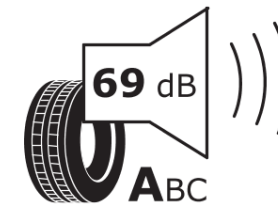

ENERG

MICHELIN

423163

225/60R16 102 H

C1