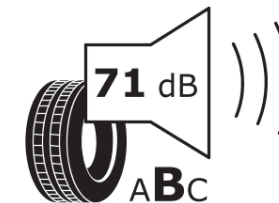

Product Information Sheet

Delegated Regulation (EU) 2020/740

Supplier name or trademark	MICHELIN
Commercial name or trade designation	LATITUDE CROSS
Tyre type identifier	423863
Tyre size designation	255/65R17
Load-capacity index	114
Speed category symbol	H
Fuel efficiency class	C
Wet grip class	C
External rolling noise class	B
External rolling noise value	71 dB
Severe snow tyre	No
Ice tyre	No
Date of start of production	21/12
Date of end of production	
Load version	XL
Additional information	255/65 R17 114H EXTRA LOAD TL LATITUDE CROSS MI

ENERG

MICHELIN

423863

255/65R17 114 H XL

C1

2020/740