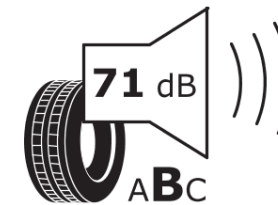

Product Information Sheet

Delegated Regulation (EU) 2020/740

Supplier name or trademark	MICHELIN
Commercial name or trade designation	CROSSCLIMATE SUV MO
Tyre type identifier	424578
Tyre size designation	275/55R19
Load-capacity index	111
Speed category symbol	V
Fuel efficiency class	B
Wet grip class	B
External rolling noise class	B
External rolling noise value	71 dB
Severe snow tyre	Yes
Ice tyre	No
Date of start of production	25/16
Date of end of production	
Load version	SL
Additional information	275/55 R19 111V TL CROSSCLIMATE SUV MO MI

ENERG

MICHELIN

424578

275/55R19 111 V

C1

2020/740