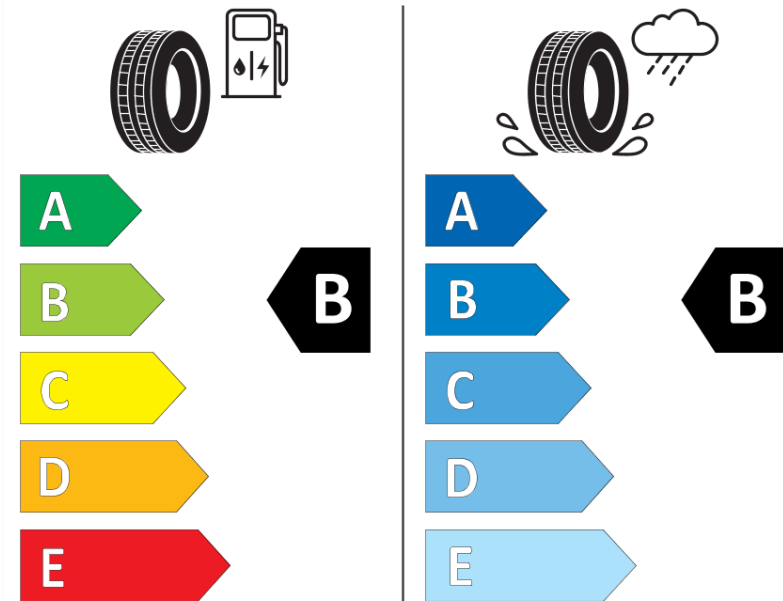

Product Information Sheet

Delegated Regulation (EU) 2020/740

Supplier name or trademark	MICHELIN
Commercial name or trade designation	CROSSCLIMATE SUV MO
Tyre type identifier	424578
Tyre size designation	275/55R19
Load-capacity index	111
Speed category symbol	V
Fuel efficiency class	B
Wet grip class	B
External rolling noise class	B
External rolling noise value	71 dB
Severe snow tyre	Yes
Ice tyre	No
Date of start of production	25/16
Date of end of production	
Load version	SL
Additional information	275/55 R19 111V TL CROSSCLIMATE SUV MO MI

ENERG

MICHELIN

424578

275/55R19 111 V

C1

2020/740