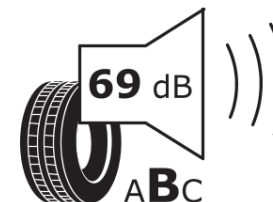

ENERG

STRIAL

424742

165/65R14 79 T

C1