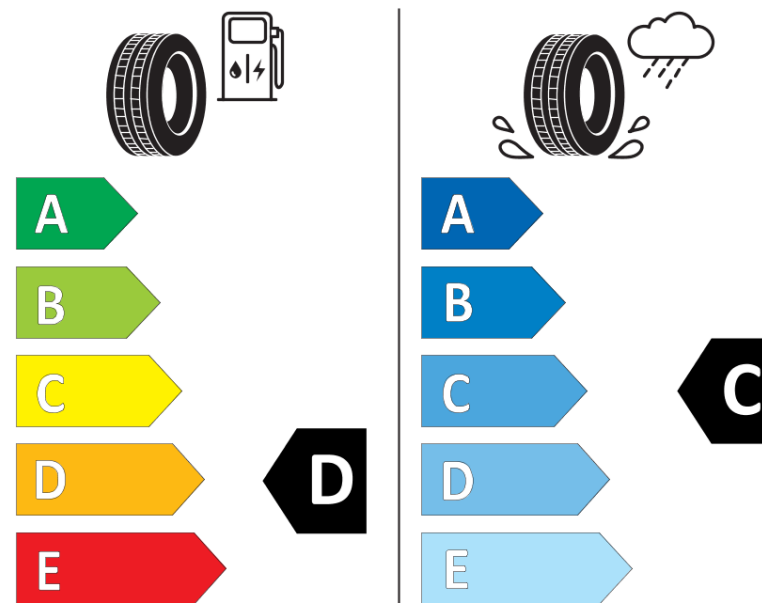

Product Information Sheet

Delegated Regulation (EU) 2020/740

Supplier name or trademark	STRIAL
Commercial name or trade designation	ALL SEASON
Tyre type identifier	424742
Tyre size designation	165/65R14
Load-capacity index	79
Speed category symbol	T
Fuel efficiency class	D
Wet grip class	C
External rolling noise class	B
External rolling noise value	69 dB
Severe snow tyre	Yes
Ice tyre	No
Date of start of production	20/18
Date of end of production	
Load version	SL
Additional information	165/65 R14 79T TL ALL SEASON S4

ENERG

STRIAL

424742

165/65R14 79 T

C1

2020/740