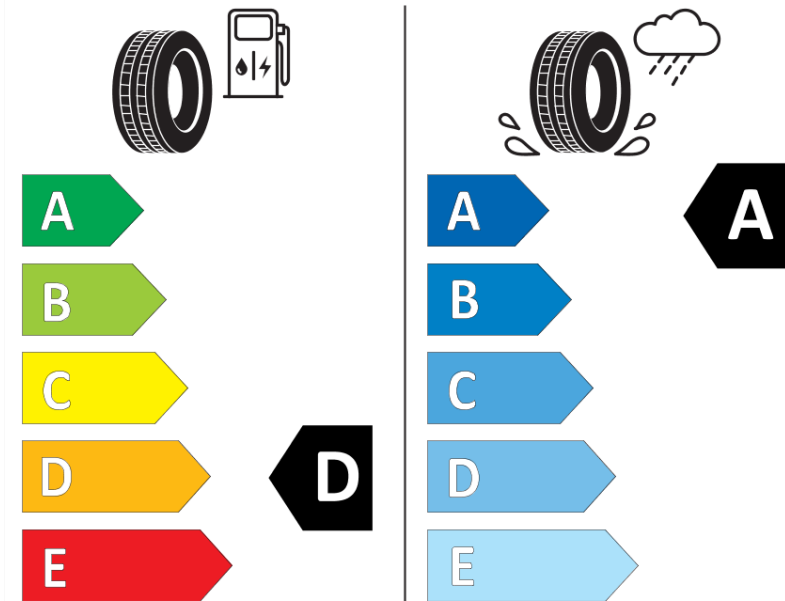

Product Information Sheet

Delegated Regulation (EU) 2020/740

Supplier name or trademark	MICHELIN
Commercial name or trade designation	PILOT SPORT 4 S
Tyre type identifier	425359
Tyre size designation	255/30ZR19
Load-capacity index	91
Speed category symbol	(Y)
Fuel efficiency class	D
Wet grip class	A
External rolling noise class	B
External rolling noise value	71 dB
Severe snow tyre	No
Ice tyre	No
Date of start of production	32/15
Date of end of production	
Load version	XL
Additional information	255/30 ZR19 (91Y) EXTRA LOAD TL PILOT SPORT 4 S MI

ENERG

MICHELIN

425359

255/30ZR19 (91Y) XL

C1