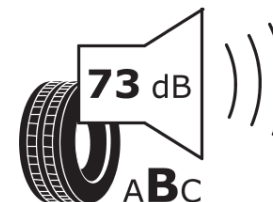

Product Information Sheet

Delegated Regulation (EU) 2020/740

Supplier name or trademark	BFGOODRICH
Commercial name or trade designation	CROSS CONTROL D2 VG
Tyre type identifier	425791
Tyre size designation	13R22.5
Load-capacity index	156
Load-capacity index (Load index for Dual mounting)	150
Speed category symbol	K
Fuel efficiency class	D
Wet grip class	B
External rolling noise class	B
External rolling noise value	73 dB
Severe snow tyre	Yes
Date of start of production	14/19
Date of end of production	
Additional information	13R22.5 CROSS CONTROL D2 TL 156/150K VG GO
Load-capacity index (Single Load index for additional service description)	
Load-capacity index (Dual Load index for additional service description)	

Speed category symbol (for Additional Service Description)

ENERG

BFGOODRICH

425791

13R22.5 156/150 K

C3

2020/740